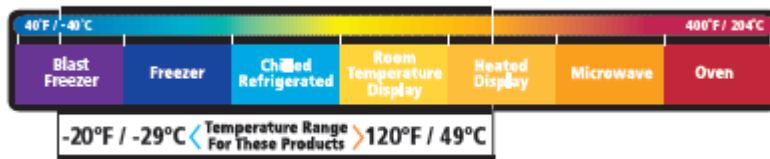

6" Square Shelf Savers

Product Features

- 1 Lid Multiple Sizes
- High Clarity
- Stackable
- Crack Resistant
- Great for Merchandizing
- Available in a Variety of Sizes and Configurations

Item #	Product Description	Pack	Weight	Cube	Pallet
6SFL	6 in Square Flat Lid	600	21.17	5.22	21
6S24	6 in Square 24 oz. Container	300	19.44	4.34	28
6S32	6 in Square 32oz Container	300	19.44	4.62	21
6S48	6 in Square 48oz Container	300	25.31	5.22	21
6S60	6 in Square 60oz Container	300	29.83	5.22	21
6S172CJ	6in Sqr 17oz. Cont. 2 comp w/ Juice Trap	300	16.61	4.34	28
6S322C	6in Sqr 32oz. Cont. 2 Comp.s	300	20.57	4.62	21
6SD17DP3CJ	6 in Square 3 Compartment with Dip	400	18.86	4.62	24
6S324C	6in Sqr 32oz. Cont. 4 Comp.s	300	20.57	4.62	21

PET (-20°F/-29°C - 120°F/49°C)