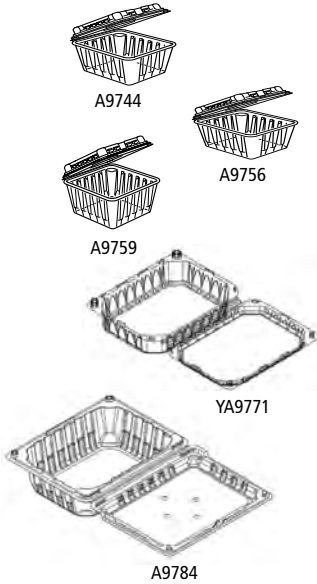

PRODUCE HINGED CLAMSHELLS - OPS

Product Number	Description	Dimensions (in inches) Top Out	Vert. Depth (Closed)	Case Cube	Case Pack	Cases/ Pallet	Cases/ Truck Load
9743	8 oz./1 Dry Pint Clear Berry Clamshell	4 15/16 x 4 15/16	2 1/4	4.30	600	30	780
9749Z	1 Dry Quart Clear Clamshell	9 3/4 x 5	2 3/8	3.50	240	30	780
9752	12 oz. Clear Berry Clamshell	4 7/8 x 9 3/4	1 3/8	6.02	300	20	560
9758	1 Dry Pint Clear Tomato/Berry Clamshell	4 3/8 x 5	2 1/2	5.30	600	20	600
9762	1 lb. Strawberry Clear Clamshell	7 3/8 x 4 7/8	3 3/8	4.38	344	30	780
9764	2 lb. Strawberry Clear Clamshell	7 3/8 x 9 1/2	3 1/4	4.70	180	24	672
Y9768	2 lb. Bushberry/Tomato Clear Modular Clamshell	8 3/4 x 7 7/16	2 7/8	5.90	200	24	720
9780	1 Dry Quart Clear Modular Clamshell - 2.00" Top In	7 1/2 x 7 5/16	3 1/16	4.09	228	24	720
9781	24 oz. Clear Modular Clamshell - 2.25" Top In	7 1/2 x 7 5/16	3 1/16	4.04	228	24	720

* Limited production of OPS items. Please contact your Pactiv sales representative for availability.