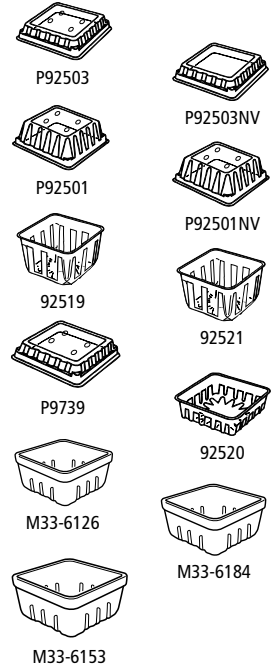

Give your produce the protection it deserves with our standard dry volume packaging (available in clear and molded fiber). Our containers will ensure both fresh produce and customer satisfaction.

BERIGARD® QUART, PINT & HALF PINT CONTAINERS

Product Number	Description	Dimensions (in inches)			Vert. Depth	Case Cube	Case Pack
		Top Out	Top In	Bottom			
P92503	Shallow Dome Lid - 1 Pint / 1/2 Pint	4 3/8 x 4 3/8	4 1/4 x 4 1/4	3 3/4 x 3 3/4	1	4.17	1,200
P92503NV	Shallow Dome Lid - 1 Pint / 1/2 Pint Nonvented	4 3/8 x 4 3/8	4 1/4 x 4 1/4	3 3/4 x 3 3/4	1	4.17	1,200
P92501	1 Pint Clear Dome	4 3/8 x 4 3/8	--	--	1 1/2	3.55	1,200
P92501NV	1 Pint Clear Dome Nonvented	4 3/8 x 4 3/8	--	--	1 1/2	3.55	1,200
92519	1 Pint Clear Basket	4 1/8 x 4 1/8	3 7/8 x 3 7/8	3 5/16 x 3 5/16	2 5/8	3.90	1,200
92521	1 Pint Clear Sprout Container	4 1/8 x 4 1/8	3 7/8 x 3 7/8	3 5/16 x 3 5/16	2 5/8	3.90	1,200
92520	1/2 Pint Clear Basket	4 3/16 x 4 3/16	3 7/8 x 3 7/8	3 5/8 x 3 5/8	1 1/2	3.59	1,200
P9739	1/2 BBL Plastic Lid - 1/2 Pint	4 1/8 x 4 1/8	---	---	1 1/2	4.26	1,200
YM33-6126	1 BBS Green Molded Fiber Quart Container	4 1/8 x 4 1/8	4 x 4	3 1/4 x 3 1/4	2 7/8	3.11	420
M33-6184	2 BBS Green Molded Fiber Quart Container	5 1/2 x 5 1/2	5 5/16 x 5 5/16	4 3/8 x 4 3/8	3 1/4	2.96	250
M33-6153	1/2 BBL Green Molded Fiber - 1/2 Pint	3 7/8 x 3 7/8	3 3/4 x 3 3/4	3 3/16 x 3 3/16	1 3/4	2.87	600