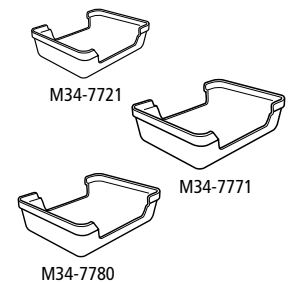

TOMATOGARD® TRAYS

PRODUCT NUMBER	DESCRIPTION	OUTSIDE TOP DIMENSIONS (in inches)	INSIDE TOP DIMENSIONS (in inches)	BOTTOM DIMENSIONS (in inches)	VERT. DEPTH CLOSED (in inches)	CASE CUBE	CASE COUNT
M34-7721*	4 HE Green Molded Fiber 4 pack	6 3/8 x 5 3/4	6 1/8 x 5 1/2	5 1/4 x 5 1/8	1 3/4	4.30	500
M34-7771*	6 HE Green Molded Fiber 6 pack	9 1/8 x 6 1/4	8 7/8 x 6	8 x 5 1/2	1 3/4	3.40	250
M34-7780*	5 HE Green Molded Fiber 4 pack	8 1/4 x 5 1/2	8 x 5 1/4	7 3/8 x 5	1 5/8	2.70	250

*Made to order. Please contact your Pactiv sales representative for more information.