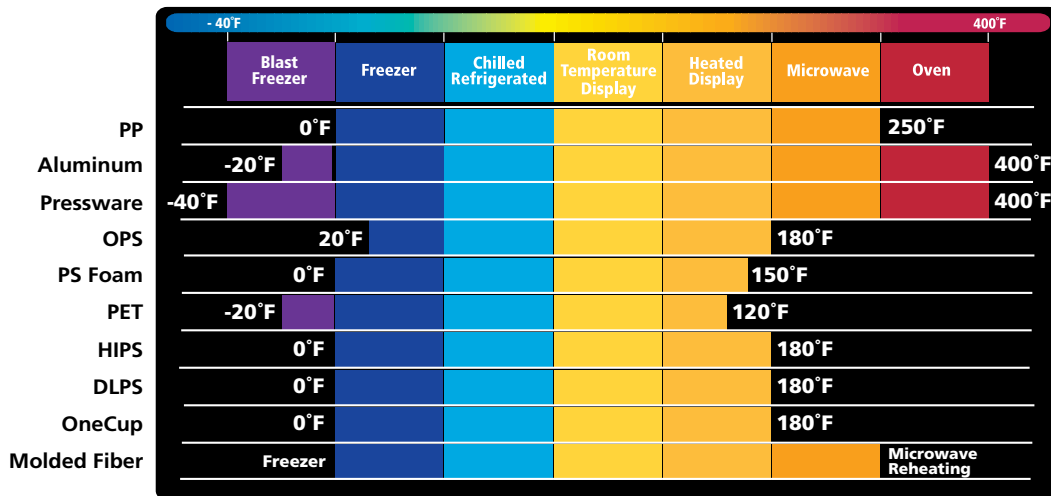

Pactiv's line of Bulk Pack Trays hold everything from sliced tomatoes to cubed cantaloupe. Designed with customers' needs in mind, the wide flange feature guarantees a secure lid seal and the trays fit perfectly in service stations for added foodservice convenience.

BULK PACK POLYPROPYLENE TRAYS

ITEM NUMBER	DESCRIPTION	OUTSIDE DIMENSIONS (IN INCHES)	PALLET CUBE	PALLET WEIGHT	PALLET PACK
1240TW	White tomato tray w/reservoir bottom	12 x 5 x 4	3.43	16 lbs.	140
1240TWE6*	White tomato tray w/reservoir bottom and laminate	12 x 5 x 4	3.43	16 lbs.	140
58P1FPX15A*	White family pack tray with laminate	12.375 x 10.25 x 1.5	47.80	168.3 lbs.	1,380
89200TB*	Black tomato tray w/reservoir bottom	12.39 x 10.24 x 2	3.43	16.0 lbs.	90
89200TBE6	Black tomato tray w/reservoir bottom and laminate	12.39 x 10.24 x 2.0	3.43	16.0 lbs.	90
58P1FPX25A	White family pack tray with laminate	12.375 x 10.25 x 2.5	47.80	207.95 lbs.	1,380
8925TBR	Black tomato tray w/reservoir bottom	12.39 x 10.24 x 3.0	3.43	17.5 lbs.	90
8925TBE6	Black tomato tray w/reservoir bottom and laminate	12.39 x 10.24 x 3.0	3.43	17.5 lbs.	90
58P1FPX35A	White family pack tray w/laminate	12.375 x 10.25 x 3.5	47.80	207.47 lbs.	1,380

* Made to order. Please contact your Pactiv sales representative for more information.

These guidelines are supplied to assist you in determining the proper use of Pactiv products. They are based upon testing and published guidelines and are reliable in most applications. However, because every food supplier's recipes, ingredients, processes and supply chain is unique, these guidelines are not a substitute for product testing. Confirmation of product acceptability under your specific conditions of use must be done by you.