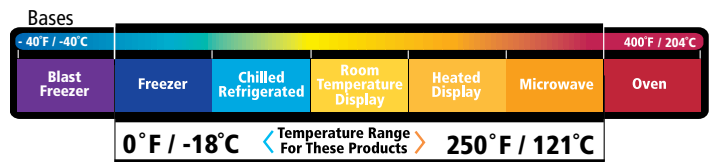

MFPP (0°F/-18°C - 250°F/121°C)