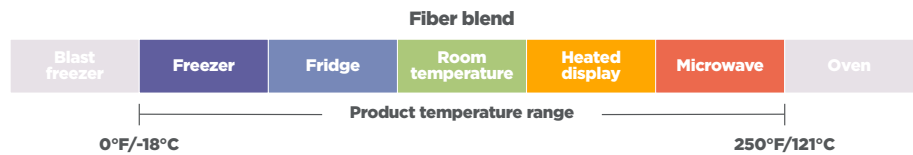

Imported

Product number	Brand	Description	Dimensions (in.)	Material	Color	Case Pack
YMCH00800001	EarthChoice	6 x 6 x 3" 1-Compartment hinged lid container	5.8 x 5.8 x 3.3	Fiber Blend	Natural	500
YMCH00890001	EarthChoice	9 x 6 x 3" 1-Compartment hinged lid container	9.1 x 6.1 x 3.3	Fiber Blend	Natural	150
YMCH08010001	EarthChoice	8 x 8 x 3" 1-Compartment hinged lid container	7.8 x 7.8 x 2.8	Fiber Blend	Natural	150
YMCH08030001	EarthChoice	8 x 8 x 3" 3-Compartment hinged lid container	7.8 x 7.8 x 2.8	Fiber Blend	Natural	150
YMCH09010001	EarthChoice	9 x 9 x 3" 1-Compartment hinged lid container	9 x 9 x 3.5	Fiber Blend	Natural	150
YMCH09030001	EarthChoice	9 x 9 x 3" 3-Compartment hinged lid container	9 x 9 x 3.5	Fiber Blend	Natural	150

What temperature range is recommended?

Virtual Packaging Assistant

The Virtual Packaging Assistant (VPA) app can be used for all of your Foodservice Packaging Solutions! It is available for download on all Apple, Android and Windows devices.

These guidelines are supplied to assist you in determining the proper use of Pactiv Evergreen products. They are based upon testing and published guidelines and are reliable in most applications. However, because every food supplier's recipes, ingredients, processes and supply chain is unique, these guidelines are not a substitute for product testing. Confirmation of product acceptability under your specific conditions of use must be done by you.