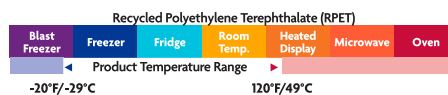

Virtual Packaging Assistant (VPA)

The NEW App for all your Foodservice Packaging Solutions!
Available Now for your Apple, Android and Windows Device.

Powered by Pactiv Evergreen