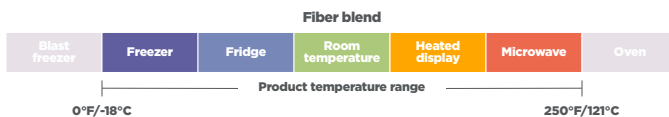

PFAS-free School Lunch Tray

Renewable

These EarthChoice fiber blend trays are made from PFAS free annually-renewable blend of bamboo and sugar cane (bagasse) plant sources.

Sturdy and soak-resistant

Place your food directly on these grease and water-resistant five-compartment trays. These durable trays can hold up to heavy and saucy foods like spaghetti, meatballs, and other cafeteria favorites.

Product specifications

Product number	Brand	Description	Dimensions (in.)	Material	Color	Case pack
MC58000SBB	EarthChoice®	5-Compartment Tray	10 x 8 x 1	Fiber blend	Natural white	240

These guidelines are supplied to assist you in determining the proper use of Pactiv Evergreen products. They are based upon testing and published guidelines and are reliable in most applications. However, because every food supplier's recipes, ingredients, processes and supply chain is unique, these guidelines are not a substitute for product testing. Confirmation of product acceptability under your specific conditions of use must be done by you.