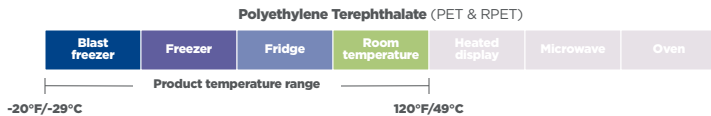

What temperature range is recommended?

For more information, contact your Pactiv Evergreen sales representative.

These guidelines are supplied to assist you in determining the proper use of Pactiv Evergreen products. They are based upon testing and published guidelines and are reliable in most applications. However, because every food supplier's recipes, ingredients, processes and supply chain is unique, these guidelines are not a substitute for product testing. Confirmation of product acceptability under your specific conditions of use must be done by you.