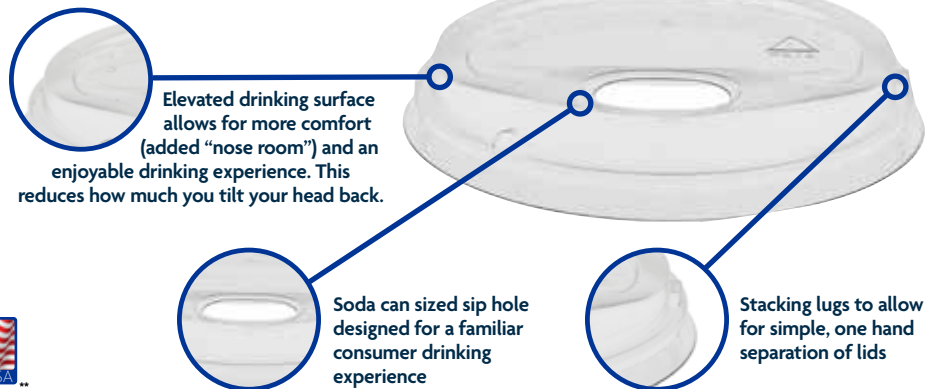

NEW! Strawless Lids

Are you looking to skip the straw? New EarthChoice strawless lids are the perfect sustainable solution for cold drinks! These RPET lids are made in the USA from a minimum of 25% post-consumer recycled materials (PCR)

- Made with a minimum of 25% post-consumer recycled materials (PCR)
- Crystal clear for an enticing drink presentation
- Crack resistant ensures worry free transporting of drinks
- Provides cost savings by eliminating the need for a straw